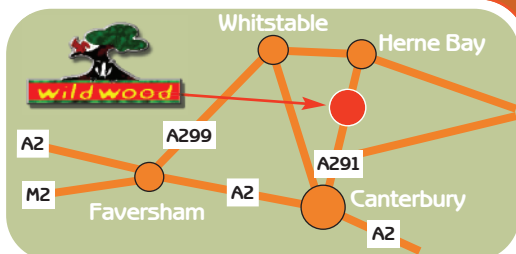

How to find us

- Wildwood is conveniently situated on the A291 between Canterbury and Herne bay.
- Bus route 4, 6 (Triangle route), "Wildwood" stop

To book or for more information, contact our Education team: